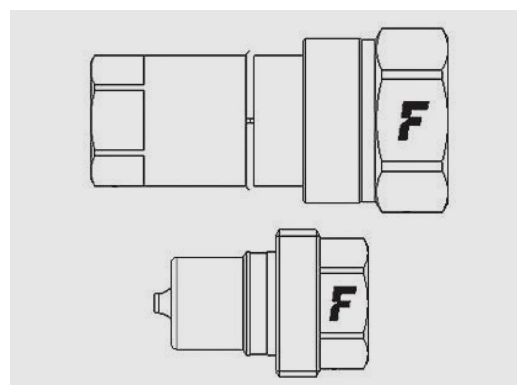

VVM

Screw to connect standard couplings, metal-to-metal sealing.

VVM couplings are characterized by screw-to-connect sleeve and metal-to-metal sealing system when disconnected. Poppet valve shut-off.

Applications

Technical Specifications

dash	Size		Working Pressure (MPa)	Flow Rate (l/min)	Spillage (ml)	Force to Connect (N)	Burst pressure (MPa)		
	mm	inch					Male	Female	Male + Female
06	10	3/8"	43	45	2	130	140	210	

VVM

Size		Thread details			FEMALE						
inch	mm	Thread Type	Standard	Thread	Part Number	L (L1 + Thread)		D1		HEX1	
						mm	inch	mm	inch	mm	inch
3/8"	10	F BSPP	ISO 1179-1	BSPP 3/8 FEMALE	VVM 38 GAS F	74,0	2,9	38,0	1,5	24,0	0,9

Size		Thread details			MALE								
inch	mm	Thread Type	Standard	Thread	Part Number	L (L1 + Thread)		D1		D3		HEX1	
						mm	inch	mm	inch	mm	inch	mm	inch
3/8"	10	F BSPP	ISO 1179-1	BSPP 3/8 FEMALE	VVM 38 GAS M	40,5	1,6	30,4	1,2	18,9	0,7	24,0	0,9