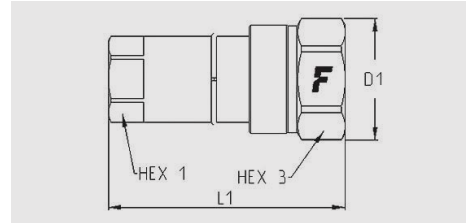

VVM

Screw to connect standard couplings, metal-to-metal sealing.

VVM couplings are characterized by screw-to-connect sleeve and metal-to-metal sealing system when disconnected. Poppet valve shut-off.

Applications

Technical Specifications

dash	Size		Working Pressure (MPa)	Flow Rate (l/min)	Spillage (ml)	Force to Connect (N)	Burst pressure (MPa)		
	mm	inch					Male	Female	Male + Female
06	10	3/8"	43	45	2	130	140	210	

VVM

Size		Thread details			FEMALE						
inch	mm	Thread Type	Standard	Thread	Part Number	L (L1 + Thread)		D1		HEX1	
						mm	inch	mm	inch	mm	inch
3/8"	10	F BSPP	ISO 1179-1	BSPP 3/8 FEMALE	VVM 38 GAS F	74,0	2,9	38,0	1,5	24,0	0,9

Size		Thread details			MALE								
inch	mm	Thread Type	Standard	Thread	Part Number	L (L1 + Thread)		D1		D3		HEX1	
						mm	inch	mm	inch	mm	inch	mm	inch
3/8"	10	F BSPP	ISO 1179-1	BSPP 3/8 FEMALE	VVM 38 GAS M	40,5	1,6	30,4	1,2	18,9	0,7	24,0	0,9