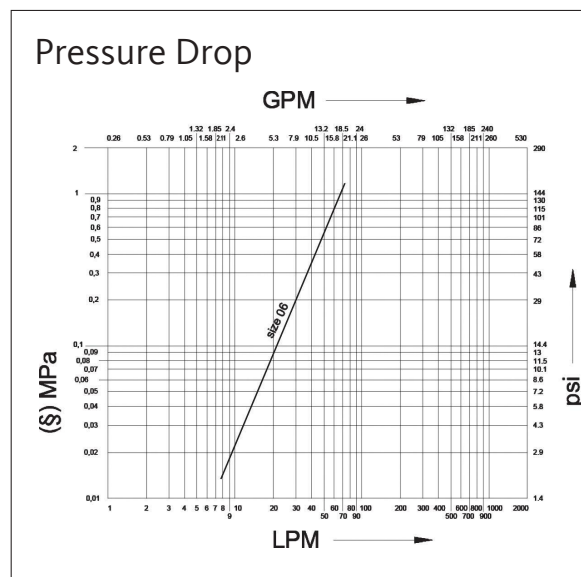

VVM

Screw to connect standard couplings, metal-to-metal sealing.

VVM couplings are characterized by screw-to-connect sleeve and metal-to-metal sealing system when disconnected. Poppet valve shut-off.

Applications

Technical Specifications

dash	Size		Working Pressure (MPa)	Flow Rate (l/min)	Spillage (ml)	Force to Connect (N)	Burst pressure (MPa)		
	mm	inch					Male	Female	Male + Female
06	10	3/8"	43	45	2	130	140	210	

Material	Steel
Seals	NBR
Working temperatures	- 25 °C to + 125 °C
Surface treatment	MATE 500 (CrIII)
Series Interchange	FASTER
Valve Type	Poppet
Connection	Screw to Connect
Disconnection	Unscrew to Disconnect
Connection Under Pressure	Allowed Residual

VVM

Size		Thread details			FEMALE						
inch	mm	Thread Type	Standard	Thread	Part Number	L (L1 + Thread)		D1		HEX1	
						mm	inch	mm	inch	mm	inch
3/8"	10	F BSPP	ISO 1179-1	BSPP 3/8 FEMALE	VVM 38 GAS F	74,0	2,9	38,0	1,5	24,0	0,9