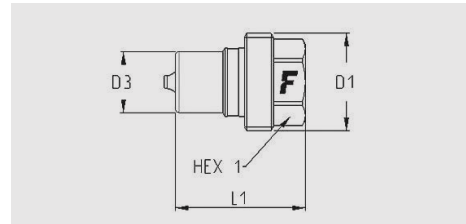

Technical Specifications

dash	Size		Working Pressure (MPa)	Flow Rate (l/min)	Spillage (ml)	Force to Connect (N)	Burst pressure (MPa)		
	mm	inch					Male	Female	Male + Female
06	10	3/8"	43	45	2	130	140	210	

Material	Steel
Seals	NBR
Working temperatures	- 25 °C to + 125 °C
Surface treatment	MATE 500 (CrIII)
Series Interchange	FASTER
Valve Type	Poppet
Connection	Screw to Connect
Disconnection	Unscrew to Disconnect
Connection Under Pressure	Allowed Residual

VVM

Size		Thread details			FEMALE						
inch	mm	Thread Type	Standard	Thread	Part Number	L (L1 + Thread)		D1		HEX1	
						mm	inch	mm	inch	mm	inch
3/8"	10	F BSPP	ISO 1179-1	BSPP 3/8 FEMALE	VVM 38 GAS F	74,0	2,9	38,0	1,5	24,0	0,9

Size		Thread details			MALE								
inch	mm	Thread Type	Standard	Thread	Part Number	L (L1 + Thread)		D1		D3		HEX1	
						mm	inch	mm	inch	mm	inch	mm	inch
3/8"	10	F BSPP	ISO 1179-1	BSPP 3/8 FEMALE	VVM 38 GAS M	40,5	1,6	30,4	1,2	18,9	0,7	24,0	0,9