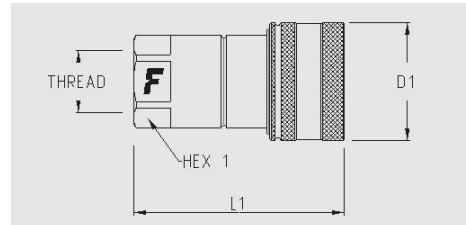

NS

Standard couplings with ball valve. Faster interchangeability (except size 12,5).

Standard couplings for general purpose applications with ball valve shut-off system. Faster proprietary profile (1/2" size only) is interchangeable according to ISO 7241-1 part A).

Applications

Technical Specifications

dash	Size		Working Pressure (MPa)	Flow Rate (l/min)	Spillage (ml)	Force to Connect (N)	Burst pressure (MPa)		
	mm	inch					Male	Female	Male + Female
04	6,3	1/4"	25	15	0,7	55	100	100	140
06	10	3/8"	25	30	1	85	100	100	140
08	12,5	1/2"	20	50	1,5	90	80	100	120
12	20	3/4"	17	80	7	170	68	95	150
16	25	1"	22	140	11	140	90	120	160

Material	Steel
Seals	NBR
Working temperatures	- 25 °C to + 125 °C
Surface treatment	MATE 500 (CrIII)
Series Interchange	FASTER
Valve Type	Ball
Connection	Sleeve Retraction
Disconnection	Sleeve Retraction
Connection Under Pressure	Not Allowed

Pressure Drop

NS

Size		Thread details			FEMALE						
inch	mm	Thread Type	Standard	Thread	Part Number	L (L1 + Thread)		D1		HEX1	
						mm	inch	mm	inch	mm	inch
1/4"	6,3	F BSPP	ISO 1179-1	BSPP 1/4 FEMALE	NS 14 GAS F	50	1,97	27	1,06	19	0,75
1/4"	6,3	F NPTF	ANSI B1.20.3	NPTF 1/4 FEMALE	NS 14 NPT F	50	1,97	27	1,06	19	0,75
3/8"	10	F BSPP	ISO 1179-1	BSPP 3/8 FEMALE	NS 38 GAS F	59,5	2,34	33	1,3	24	0,94
3/8"	10	F NPTF	ANSI B1.20.3	NPTF 3/8 FEMALE	NS 38 NPT F	59,5	2,34	33	1,3	24	0,94
1/2"	12,5	F BSPP	ISO 1179-1	BSPP 1/2 FEMALE	NS 12 GAS F	68	2,68	38	1,5	27	1,06
1/2"	12,5	F NPTF	ANSI B1.20.3	NPTF 1/2 FEMALE	NS 12 NPT F	68	2,68	38	1,5	27	1,06
3/4"	20	F BSPP	ISO 1179-1	BSPP 3/4 FEMALE	NS 34 GAS F	82,5	3,25	48	1,89	34	1,34
3/4"	20	F NPTF	ANSI B1.20.3	NPTF 3/4 FEMALE	NS 34 NPT F	82	3,23	48	1,89	34	1,34
3/4"	20	F NPTF	ANSI B1.20.3	NPTF 3/4 FEMALE	NS 34 NPT F V	82,5	3,25	48	1,89	34	1,34
1"	25	F BSPP	ISO 1179-1	BSPP 1 FEMALE	NS 1 GAS F	96,5	3,8	56	2,2	41	1,61
1"	25	F NPTF	ANSI B1.20.3	NPTF 1 FEMALE	NS 1 NPT F	96,5	3,8	56	2,2	41	1,61