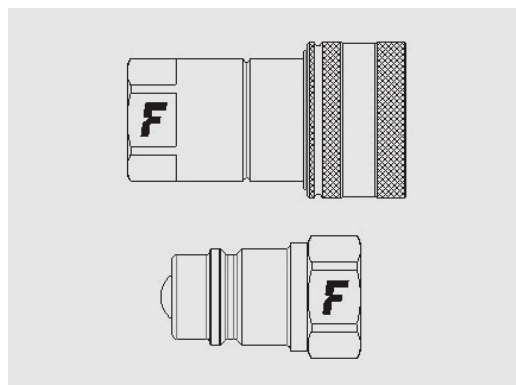

NS

Standard couplings with ball valve. Faster interchangeability (except size 12,5).

Standard couplings for general purpose applications with ball valve shut-off system. Faster proprietary profile (1/2" size only) is interchangeable according to ISO 7241-1 part A).

Applications

Technical Specifications

dash	Size		Working Pressure (MPa)	Flow Rate (l/min)	Spillage (ml)	Force to Connect (N)	Burst pressure (MPa)		
	mm	inch					Male	Female	Male + Female
04	6,3	1/4"	25	15	0,7	55	100	100	140
06	10	3/8"	25	30	1	85	100	100	140
08	12,5	1/2"	20	50	1,5	90	80	100	120
12	20	3/4"	17	80	7	170	68	95	150
16	25	1"	22	140	11	140	90	120	160

Material	Steel
Seals	NBR
Working temperatures	- 25 °C to + 125 °C
Surface treatment	MATE 500 (CrIII)
Series Interchange	FASTER
Valve Type	Ball
Connection	Sleeve Retraction
Disconnection	Sleeve Retraction
Connection Under Pressure	Not Allowed

Pressure Drop

NS

Size		Thread details			FEMALE						
inch	mm	Thread Type	Standard	Thread	Part Number	L (L1 + Thread)		D1		HEX1	
						mm	inch	mm	inch	mm	inch
1/4"	6,3	F BSPP	ISO 1179-1	BSPP 1/4 FEMALE	NS 14 GAS F	50	1,97	27	1,06	19	0,75
1/4"	6,3	F NPTF	ANSI B1.20.3	NPTF 1/4 FEMALE	NS 14 NPT F	50	1,97	27	1,06	19	0,75
3/8"	10	F BSPP	ISO 1179-1	BSPP 3/8 FEMALE	NS 38 GAS F	59,5	2,34	33	1,3	24	0,94
3/8"	10	F NPTF	ANSI B1.20.3	NPTF 3/8 FEMALE	NS 38 NPT F	59,5	2,34	33	1,3	24	0,94
1/2"	12,5	F BSPP	ISO 1179-1	BSPP 1/2 FEMALE	NS 12 GAS F	68	2,68	38	1,5	27	1,06
1/2"	12,5	F NPTF	ANSI B1.20.3	NPTF 1/2 FEMALE	NS 12 NPT F	68	2,68	38	1,5	27	1,06
3/4"	20	F BSPP	ISO 1179-1	BSPP 3/4 FEMALE	NS 34 GAS F	82,5	3,25	48	1,89	34	1,34
3/4"	20	F NPTF	ANSI B1.20.3	NPTF 3/4 FEMALE	NS 34 NPT F	82	3,23	48	1,89	34	1,34
3/4"	20	F NPTF	ANSI B1.20.3	NPTF 3/4 FEMALE	NS 34 NPT F V	82,5	3,25	48	1,89	34	1,34
1"	25	F BSPP	ISO 1179-1	BSPP 1 FEMALE	NS 1 GAS F	96,5	3,8	56	2,2	41	1,61
1"	25	F NPTF	ANSI B1.20.3	NPTF 1 FEMALE	NS 1 NPT F	96,5	3,8	56	2,2	41	1,61