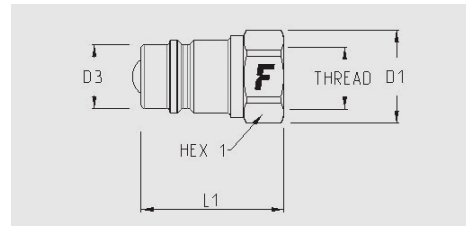

Material	Steel
Seals	NBR
Working temperatures	- 25 °C to + 125 °C
Surface treatment	MATE 500 (CrIII)
Series Interchange	FASTER
Valve Type	Ball
Connection	Sleeve Retraction
Disconnection	Sleeve Retraction
Connection Under Pressure	Not Allowed

Pressure Drop

NS

Size		Thread details			FEMALE						
inch	mm	Thread Type	Standard	Thread	Part Number	L (L1 + Thread)		D1		HEX1	
						mm	inch	mm	inch	mm	inch
1/4"	6,3	F BSPP	ISO 1179-1	BSPP 1/4 FEMALE	NS 14 GAS F	50	1,97	27	1,06	19	0,75
1/4"	6,3	F NPTF	ANSI B1.20.3	NPTF 1/4 FEMALE	NS 14 NPT F	50	1,97	27	1,06	19	0,75
3/8"	10	F BSPP	ISO 1179-1	BSPP 3/8 FEMALE	NS 38 GAS F	59,5	2,34	33	1,3	24	0,94
3/8"	10	F NPTF	ANSI B1.20.3	NPTF 3/8 FEMALE	NS 38 NPT F	59,5	2,34	33	1,3	24	0,94
1/2"	12,5	F BSPP	ISO 1179-1	BSPP 1/2 FEMALE	NS 12 GAS F	68	2,68	38	1,5	27	1,06
1/2"	12,5	F NPTF	ANSI B1.20.3	NPTF 1/2 FEMALE	NS 12 NPT F	68	2,68	38	1,5	27	1,06
3/4"	20	F BSPP	ISO 1179-1	BSPP 3/4 FEMALE	NS 34 GAS F	82,5	3,25	48	1,89	34	1,34
3/4"	20	F NPTF	ANSI B1.20.3	NPTF 3/4 FEMALE	NS 34 NPT F	82	3,23	48	1,89	34	1,34
3/4"	20	F NPTF	ANSI B1.20.3	NPTF 3/4 FEMALE	NS 34 NPT F V	82,5	3,25	48	1,89	34	1,34
1"	25	F BSPP	ISO 1179-1	BSPP 1 FEMALE	NS 1 GAS F	96,5	3,8	56	2,2	41	1,61
1"	25	F NPTF	ANSI B1.20.3	NPTF 1 FEMALE	NS 1 NPT F	96,5	3,8	56	2,2	41	1,61