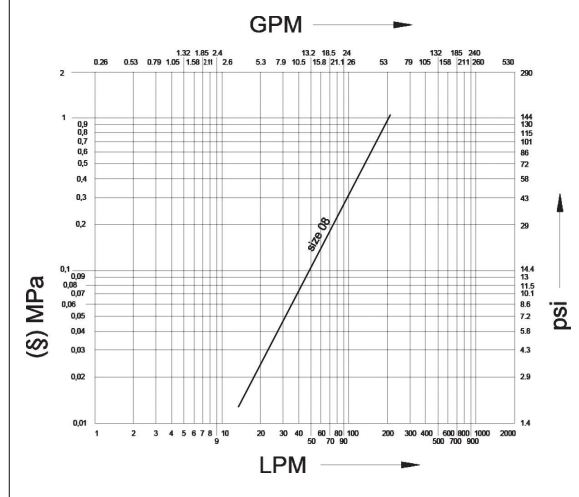

Applications

Technical Specifications

dash	Size		Working Pressure (MPa)	Flow Rate (l/min)	Spillage (ml)	Force to Connect (N)	Burst pressure (MPa)		
	mm	inch					Male	Female	Male + Female
04	6,3	1/4"	25	15	0,7	55	100	100	140
06	10	3/8"	25	30	1	85	100	100	140
08	12,5	1/2"	20	50	1,5	90	80	100	120
12	20	3/4"	17	80	7	170	68	95	150
16	25	1"	22	140	11	140	90	120	160

Material	Steel
Seals	NBR
Working temperatures	- 25 °C to + 125 °C
Surface treatment	MATE 500 (CrIII)
Series Interchange	FASTER
Valve Type	Ball
Connection	Sleeve Retraction
Disconnection	Sleeve Retraction
Connection Under Pressure	Not Allowed

Pressure Drop

NS

Size		Thread details			FEMALE						
inch	mm	Thread Type	Standard	Thread	Part Number	L (L1 + Thread)		D1		HEX1	
						mm	inch	mm	inch	mm	inch
1/4"	6,3	F BSPP	ISO 1179-1	BSPP 1/4 FEMALE	NS 14 GAS F	50	1,97	27	1,06	19	0,75
1/4"	6,3	F NPTF	ANSI B1.20.3	NPTF 1/4 FEMALE	NS 14 NPT F	50	1,97	27	1,06	19	0,75
3/8"	10	F BSPP	ISO 1179-1	BSPP 3/8 FEMALE	NS 38 GAS F	59,5	2,34	33	1,3	24	0,94
3/8"	10	F NPTF	ANSI B1.20.3	NPTF 3/8 FEMALE	NS 38 NPT F	59,5	2,34	33	1,3	24	0,94
1/2"	12,5	F BSPP	ISO 1179-1	BSPP 1/2 FEMALE	NS 12 GAS F	68	2,68	38	1,5	27	1,06
1/2"	12,5	F NPTF	ANSI B1.20.3	NPTF 1/2 FEMALE	NS 12 NPT F	68	2,68	38	1,5	27	1,06
3/4"	20	F BSPP	ISO 1179-1	BSPP 3/4 FEMALE	NS 34 GAS F	82,5	3,25	48	1,89	34	1,34
3/4"	20	F NPTF	ANSI B1.20.3	NPTF 3/4 FEMALE	NS 34 NPT F	82	3,23	48	1,89	34	1,34
3/4"	20	F NPTF	ANSI B1.20.3	NPTF 3/4 FEMALE	NS 34 NPT F V	82,5	3,25	48	1,89	34	1,34
1"	25	F BSPP	ISO 1179-1	BSPP 1 FEMALE	NS 1 GAS F	96,5	3,8	56	2,2	41	1,61
1"	25	F NPTF	ANSI B1.20.3	NPTF 1 FEMALE	NS 1 NPT F	96,5	3,8	56	2,2	41	1,61