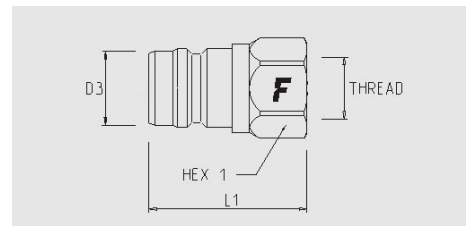

Material	Steel
Seals	VITON
Working temperatures	- 20 °C to + 200 °C
Surface treatment	MATE 500 (CrIII)
Series Interchange	FASTER
Valve Type	None
Connection	Sleeve Retraction
Disconnection	Sleeve Retraction
Connection Under Pressure	Not Allowed

Pressure Drop

No pressure drops detected during testing

NL

Size		Thread details			FEMALE						
inch	mm	Thread Type	Standard	Thread	Part Number	L (L1 + Thread)		D1		HEX1	
						mm	inch	mm	inch	mm	inch
1/2"	12,5	F BSPP	ISO 1179-1	BSPP 1/2 FEMALE	NL 12 GAS F V	66	2,6	38	1,5	27	1,06
3/4"	20	F BSPP	ISO 1179-1	BSPP 3/4 FEMALE	NL 34 GAS F V	84	3,31	48	1,89	34	1,34

Size		Thread details			MALE								
inch	mm	Thread Type	Standard	Thread	Part Number	L (L1 + Thread)		D1		D3		HEX1	
						mm	inch	mm	inch	mm	inch	mm	inch
1/2"	12,5	F BSPP	ISO 1179-1	BSPP 1/2 FEMALE	NL 12 GAS M	44	1,73	30	1,98	20	0,8	27	1,06
3/4"	20	F BSPP	ISO 1179-1	BSPP 3/4 FEMALE	NL 34 GAS M	55	2,17	38	1,5	27,9	1,1	34	1,34

Seal Kits

For Female

Size			Seal Details	
inch	mm	dash	Material	Part Number
1/2"	12,5	08	NBR; PTFE	SK NV 12
3/4"	20	12	NBR; PTFE	SK NV 34

Every seals kit is composed of 5 or 10 pcs.