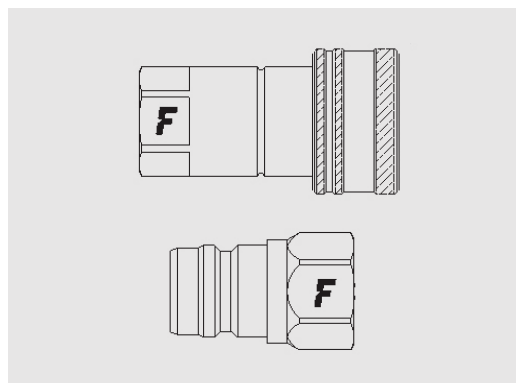

NL

Standard couplings free flow. Faster interchangeability (except size 12,5).

NL couplings represent the free-flow version of NV series products. Purposely designed without internal valves to increase the flow rate minimizing the pressure drop.

Applications

Technical Specifications

dash	Size		Working Pressure (MPa)	Flow Rate (l/min)	Spillage (ml)	Force to Connect (N)	Burst pressure (MPa)		
	mm	inch					Male	Female	Male + Female
08	12,5	1/2"	30	115	0	140			130
12	20	3/4"	30	150	0	150			130

Pressure Drop

No pressure drops detected during testing

NL

Size		Thread details			FEMALE						
inch	mm	Thread Type	Standard	Thread	Part Number	L (L1 + Thread)		D1		HEX1	
						mm	inch	mm	inch	mm	inch
1/2"	12,5	F BSPP	ISO 1179-1	BSPP 1/2 FEMALE	NL 12 GAS F V	66	2,6	38	1,5	27	1,06
3/4"	20	F BSPP	ISO 1179-1	BSPP 3/4 FEMALE	NL 34 GAS F V	84	3,31	48	1,89	34	1,34

Seal Kits

For Female

Size			Seal Details	
inch	mm	dash	Material	Part Number
1/2"	12,5	08	NBR; PTFE	SK NV 12
3/4"	20	12	NBR; PTFE	SK NV 34

Every seals kit is composed of 5 or 10 pcs.