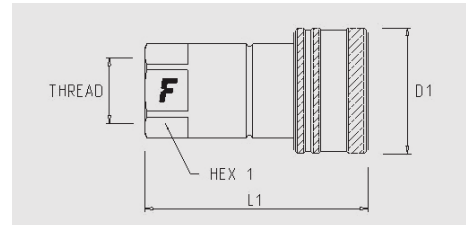

Applications

Technical Specifications

dash	Size		Working Pressure (MPa)	Flow Rate (l/min)	Spillage (ml)	Force to Connect (N)	Burst pressure (MPa)		
	mm	inch					Male	Female	Male + Female
08	12,5	1/2"	30	115	0	140			130
12	20	3/4"	30	150	0	150			130

Material	Steel
Seals	VITON
Working temperatures	- 20 °C to + 200 °C
Surface treatment	MATE 500 (CrIII)
Series Interchange	FASTER
Valve Type	None
Connection	Sleeve Retraction
Disconnection	Sleeve Retraction
Connection Under Pressure	Not Allowed

Pressure Drop

No pressure drops detected during testing

NL

Size		Thread details			FEMALE						
inch	mm	Thread Type	Standard	Thread	Part Number	L (L1 + Thread)		D1		HEX1	
						mm	inch	mm	inch	mm	inch
1/2"	12,5	F BSPP	ISO 1179-1	BSPP 1/2 FEMALE	NL 12 GAS F V	66	2,6	38	1,5	27	1,06
3/4"	20	F BSPP	ISO 1179-1	BSPP 3/4 FEMALE	NL 34 GAS F V	84	3,31	48	1,89	34	1,34

Size		Thread details			MALE								
inch	mm	Thread Type	Standard	Thread	Part Number	L (L1 + Thread)		D1		D3		HEX1	
						mm	inch	mm	inch	mm	inch	mm	inch
1/2"	12,5	F BSPP	ISO 1179-1	BSPP 1/2 FEMALE	NL 12 GAS M	44	1,73	30	1,98	20	0,8	27	1,06
3/4"	20	F BSPP	ISO 1179-1	BSPP 3/4 FEMALE	NL 34 GAS M	55	2,17	38	1,5	27,9	1,1	34	1,34