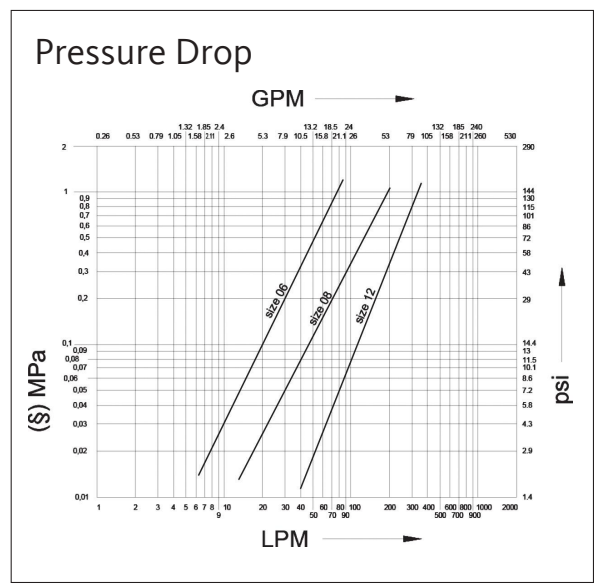

CFPV

Push-pull female couplings for agriculture.

Push-pull female couplings with breakaway function. Not suitable for connection under pressure. Commonly used for Power Beyond applications. ISO 7241-1 part A interchange.

Applications

Technical Specifications

dash	Size		Working Pressure (MPa)	Flow Rate (l/min)	Spillage (ml)	Force to Connect (N)	Burst pressure (MPa)		
	mm	inch					Male	Female	Male + Female
06	10	3/8"	30	30	1,3	250		120	140
08	12,5	1/2"	25	70	2	240		100	100
12	20	3/4"	25	160	5	310		100	110

Material	Steel
Seals	NBR
Working temperatures	- 25 °C to + 125 °C
Surface treatment	MATE 500 (CrIII)
Series Interchange	ISO 7241-A
Valve Type	Poppet
Connection	Push to Connect
Disconnection	Pull to Disconnect
Connection Under Pressure	Not Allowed

Size			Cap Details	
inch	mm	dash	Part number	Colour
1/2"	12,5	08	TA 12	blue
1/2"	12,5	08	TA 12 G	yellow
1/2"	12,5	08	TA 12 G UV	yellow
1/2"	12,5	08	TA 12 GR	grey
1/2"	12,5	08	TA 12 M	brown
1/2"	12,5	08	TA 12 M UV	brown
1/2"	12,5	08	TA 12 N	black
1/2"	12,5	08	TA 12 N UV	black
1/2"	12,5	08	TA 12 R	red
1/2"	12,5	08	TA 12 R UV	red
1/2"	12,5	08	TA 12 UV	blue
1/2"	12,5	08	TA 12 V	green
1/2"	12,5	08	TA 12 V UV	green
1/2"	12,5	08	TAID 12 N	Black automatic cap with possibility to identify the lines with a plastic ID, having different colors and +/- information. To order this cap and the ID, please contact Faster