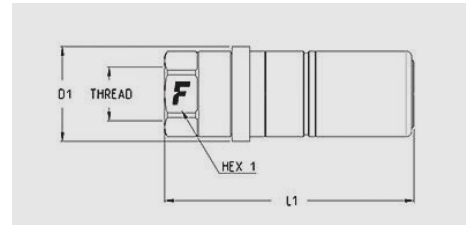

CFPV