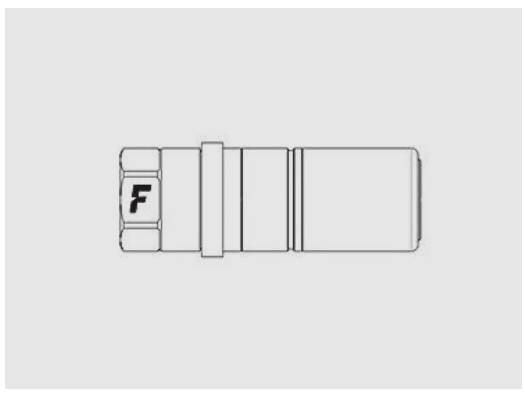

CFPV

Push-pull female couplings for agriculture.

Push-pull female couplings with breakaway function. Not suitable for connection under pressure. Commonly used for Power Beyond applications. ISO 7241-1 part A interchange.

Applications

Technical Specifications

dash	Size		Working Pressure (MPa)	Flow Rate (l/min)	Spillage (ml)	Force to Connect (N)	Burst pressure (MPa)		
	mm	inch					Male	Female	Male + Female
06	10	3/8"	30	30	1,3	250		120	140
08	12,5	1/2"	25	70	2	240		100	100
12	20	3/4"	25	160	5	310		100	110

Material	Steel
Seals	NBR
Working temperatures	- 25 °C to + 125 °C
Surface treatment	MATE 500 (CrIII)
Series Interchange	ISO 7241-A
Valve Type	Poppet
Connection	Push to Connect
Disconnection	Pull to Disconnect
Connection Under Pressure	Not Allowed