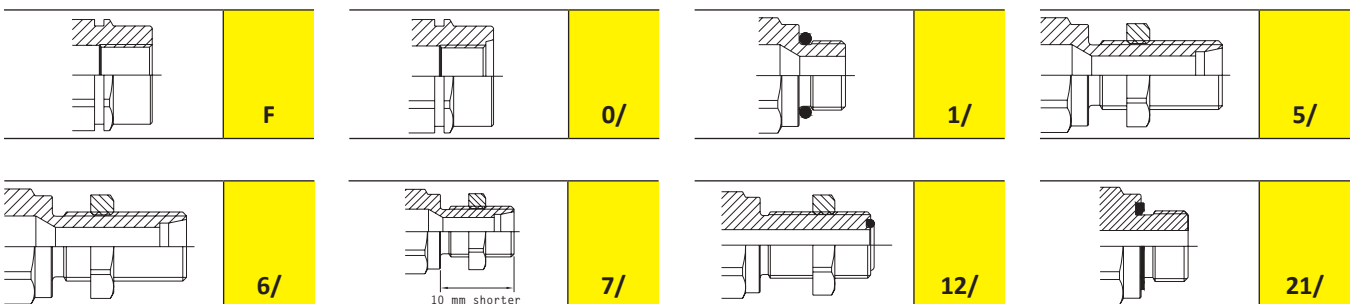

Size		Thread details			FEMALE						
inch	mm	Thread Type	Standard	Thread	Part Number	L (L1 + Thread)		D1		HEX1	
						mm	inch	mm	inch	mm	inch
3/8"	10	01/ METRIC	ISO 6149-2	M12x1,5 MALE	CFPV061/1215 F	89,8	3,54	31	1,22	27	1,06
3/8"	10	01/ METRIC	ISO 6149-2	M14x1,5 MALE	CFPV061/1415 F	89,8	3,54	31	1,22	27	1,06
3/8"	10	01/ METRIC	ISO 6149-2	M14x1,5 MALE	CFPVS061/1415F	126,5	4,98	31	1,22	28	1,1
3/8"	10	07/ METRIC	ISO 8434-1-L	M14x1,5 MALE BULKHEAD SHORT 8L	CFPV067/1415 F	98,3	3,87	31	1,22	27	1,06
3/8"	10	F BSPP	ISO 1179-1	BSPP 1/4 FEMALE	CFPV06 14GAS F	85	3,35	31	1,22	27	1,06
1/2"	12,5	0/ METRIC	ISO 6149-1	M221,5 FEMALE ORB	CFPV080/2215 F	107	4,2	42	1,7	32	1,3
3/4"	20	0/ METRIC	ISO 6149-1	M27x2 FEMALE ORB	CFPV120/272 F	117,5	4,63	48	1,89	42	1,65
3/4"	20	01/ METRIC	ISO 6149-2	M27x2 MALE	CFPV121/272 F	121,5	4,78	48	1,89	42	1,65
3/4"	20	01/ METRIC	ISO 6149-2	M30x2 MALE	CFPV121/302 F	121,5	4,78	48	1,89	42	1,65
3/4"	20	01/ SAE	ISO 11926-3	1-1/16"-12 UN MALE	CFPV121/345 F	115,6	4,55	48	1,89	42	1,65
3/4"	20	05/ METRIC	ISO 8434-1-L	M26x1,5 MALE BULKHEAD 18L	CFPV125/2615 F	153,5	6,04	48	1,89	42	1,65
3/4"	20	05/ METRIC	ISO 8434-1-L	M30x2 MALE BULKHEAD 22L	CFPV125/302 F	134,5	5,3	48	1,89	42	1,65
3/4"	20	05/ METRIC	ISO 8434-1-L	M36x2 MALE BULKHEAD 28L	CFPV125/362 F	143,6	5,65	48	1,89	42	1,65
3/4"	20	06/ METRIC	ISO 8434-1-S	M30x2 MALE BULKHEAD 20S	CFPV126/302 F	144,5	5,69	48	1,89	42	1,65
3/4"	20	06/ METRIC	ISO 8434-1-S	M36x2 MALE BULKHEAD 25S	CFPV126/362 F	138,5	5,45	48	1,89	42	1,65
3/4"	20	06/ METRIC	ISO 8434-1-S	M42x2 MALE BULKHEAD 30S	CFPV126/422 F	151,5	5,96	54	2,13	50	1,97
3/4"	20	07/ METRIC	ISO 8434-1-L	M36x2 MALE BULKHEAD SHORT 28L	CFPV127/362 F	133,5	5,26	48	1,89	42	1,65
3/4"	20	12/ SAE	ISO 8434-3	1 3/16" - 12 UN MALE BULKHEAD ORFS	CFPV1212/345 F	140,5	5,53	48	1,89	42	1,65
3/4"	20	12/ SAE	ISO 8434-3	1 7/16" - 12 UN MALE BULKHEAD ORFS	CFPV1212/15 F	142,5	5,61	48	1,89	42	1,65
3/4"	20	21/ METRIC	ISO 9974-2	M22x1,5 MALE	CFPV121/2215 F	118	4,65	48	1,89	42	1,65
3/4"	20	F BSPP	ISO 1179-1	BSPP 3/4 FEMALE	CFPV12 34GAS F	116,5	4,59	48	1,89	42	1,65