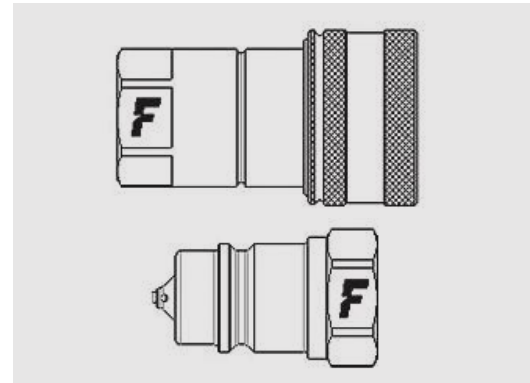

4NV

Standard couplings for agriculture with pressure relief valve.

Standard 1/2" couplings for agriculture allowing an easy relief of residual pressure thanks to a microvalve. ISO 7241-1 part A interchange.

Applications