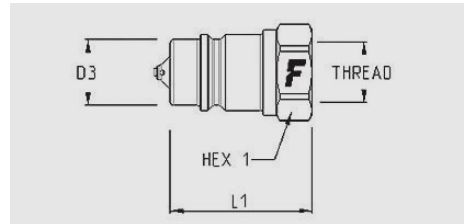

## Technical Specifications

dash	Size		Working Pressure (MPa)	Flow Rate (l/min)	Spillage (ml)	Force to Connect (N)	Burst pressure (MPa)		
	mm	inch					Male	Female	Male + Female
08	12,5	1/2"	25	75	1,8	110	100	100	100

Material	<b>Steel</b>
Seals	<b>NBR</b>
Working temperatures	<b>- 25 °C to + 125 °C</b>
Surface treatment	<b>MATE 500 (CrIII)</b>
Series Interchange	<b>ISO 7241-A</b>
Valve Type	<b>Poppet</b>
Connection	<b>Sleeve Retraction</b>
Disconnection	<b>Sleeve Retraction</b>
Connection Under Pressure	<b>Allowed Residual</b>

Size		Thread details			MALE								
inch	mm	Thread Type	Standard	Thread	Part Number	L (L1 + Thread)		D1		D3		HEX1	
						mm	inch	mm	inch	mm	inch	mm	inch
1/2"	12,5	O/ SAE	ISO 11926-1	3/4"-16 UNF FEMALE ORB	4NV 12-12SAE M	44	1,73	30	1,18	20,5	0,81	27	1,06
1/2"	12,5	F BSPP	ISO 1179-1	BSPP 1/2 FEMALE	4NV 12 GAS M	44	1,73	30	1,18	20,5	0,81	27	1,06
1/2"	12,5	F NPTF	ANSI B1.20.3	NPTF 1/2 FEMALE	4NV 12 NPT M	44	1,73	30	1,18	20,5	0,81	27	1,06