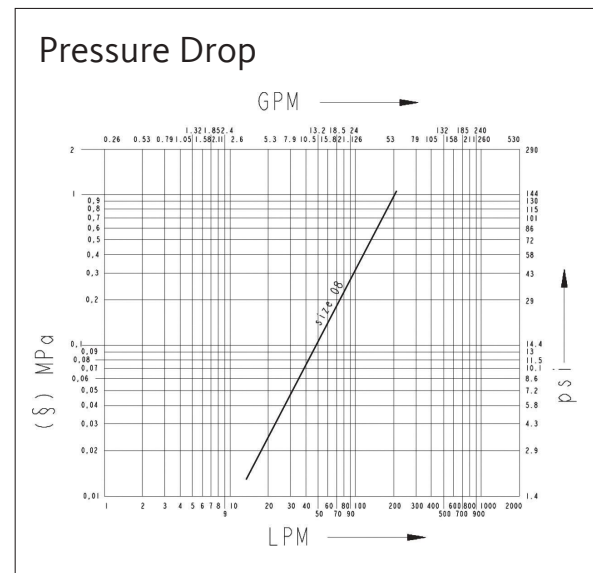

Technical Specifications

dash	Size		Working Pressure (MPa)	Flow Rate (l/min)	Spillage (ml)	Force to Connect (N)	Burst pressure (MPa)		
	mm	inch					Male	Female	Male + Female
08	12,5	1/2"	25	75	1,8	110	100	100	100

Material	Steel
Seals	NBR
Working temperatures	- 25 °C to + 125 °C
Surface treatment	MATE 500 (CrIII)
Series Interchange	ISO 7241-A
Valve Type	Poppet
Connection	Sleeve Retraction
Disconnection	Sleeve Retraction
Connection Under Pressure	Allowed Residual