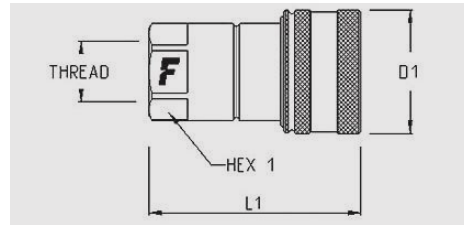

4NV

Size		Thread details			FEMALE						
inch	mm	Thread Type	Standard	Thread	Part Number	L (L1 + Thread)		D1		HEX1	
						mm	inch	mm	inch	mm	inch
1/2"	12,5	F BSPP	ISO 1179-1	BSPP 1/2 FEMALE	4NV 12 GAS F	66	2,6	38	1,5	27	1,06