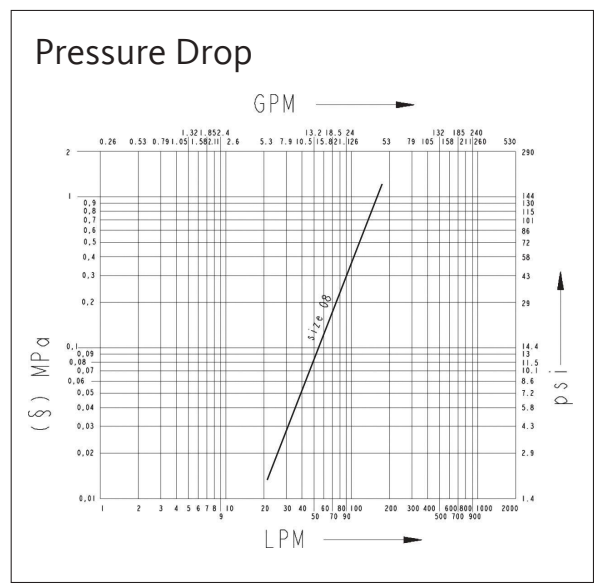

3CPV

Push-pull couplings for agriculture, ISO-A interchange.

Push-pull couplings designed for panel mounting and connection to flexible hoses. Connectable with male under residual pressure. Breakaway function. ISO 7241-1 part A interchange.

Applications

Technical Specifications

dash	Size		Working Pressure (MPa)	Flow Rate (l/min)	Spillage (ml)	Force to Connect (N)	Burst pressure (MPa)		
	mm	inch					Male	Female	Male + Female
08	12,5	1/2"	25	75	1,8	170	100	100	

Material	Steel
Seals	NBR
Working temperatures	- 25 °C to + 125 °C
Surface treatment	MATE 500 (CrIII)
Series Interchange	ISO 7241-A
Valve Type	Poppet
Connection	Push to Connect*
Disconnection	Pull to Disconnect*
Connection Under Pressure	Allowed Male Half up to W.P.

* If panel mounted through the sleeve. Otherwise sleeve retraction.

3CPV

Size		Thread details			FEMALE						
inch	mm	Thread Type	Standard	Thread	Part Number	L (L1 + Thread)		D1		HEX1	
						mm	inch	mm	inch	mm	inch
1/2"	12,5	F BSPP	ISO 1179-1	BSPP 1/2 FEMALE	3CPV 12 GAS F	89,7	3,5	38	1,5	27	1,1
1/2"	12,5	O/ SAE	ISO 11926-1	3/4"-16 UNF FEMALE ORB	3CPV 34 UNF F	89,7	3,5	38	1,5	27	1,1
1/2"	12,5	F NPTF	ANSI B1.20.3	NPTF 1/2 FEMALE	3CPV12NPT F T	89,7	3,5	38	1,5	27	1,1
1/2"	12,5	13/ SAE	ISO 8434-2	3/4"-16 UNF MALE JIC	3CPV13/12SAE F	91,7	3,6	38	1,5	27	1,1