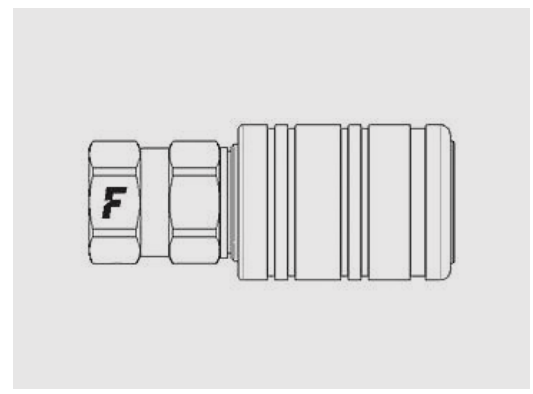

3CPV

Push-pull couplings for agriculture, ISO-A interchange.

Push-pull couplings designed for panel mounting and connection to flexible hoses. Connectable with male under residual pressure. Breakaway function. ISO 7241-1 part A interchange.

Applications

Technical Specifications

dash	Size		Working Pressure (MPa)	Flow Rate (l/min)	Spillage (ml)	Force to Connect (N)	Burst pressure (MPa)		
	mm	inch					Male	Female	Male + Female
08	12,5	1/2"	25	75	1,8	170	100	100	

Material	Steel
Seals	NBR
Working temperatures	- 25 °C to + 125 °C
Surface treatment	MATE 500 (CrIII)
Series Interchange	ISO 7241-A
Valve Type	Poppet
Connection	Push to Connect*
Disconnection	Pull to Disconnect*
Connection Under Pressure	Allowed Male Half up to W.P.

* If panel mounted through the sleeve. Otherwise sleeve retraction.

3CPV

Size		Thread details			FEMALE						
inch	mm	Thread Type	Standard	Thread	Part Number	L (L1 + Thread)		D1		HEX1	
						mm	inch	mm	inch	mm	inch
1/2"	12,5	F BSPP	ISO 1179-1	BSPP 1/2 FEMALE	3CPV 12 GAS F	89,7	3,5	38	1,5	27	1,1
1/2"	12,5	O/ SAE	ISO 11926-1	3/4"-16 UNF FEMALE ORB	3CPV 34 UNF F	89,7	3,5	38	1,5	27	1,1
1/2"	12,5	F NPTF	ANSI B1.20.3	NPTF 1/2 FEMALE	3CPV12NPT F T	89,7	3,5	38	1,5	27	1,1
1/2"	12,5	13/ SAE	ISO 8434-2	3/4"-16 UNF MALE JIC	3CPV13/12SAE F	91,7	3,6	38	1,5	27	1,1