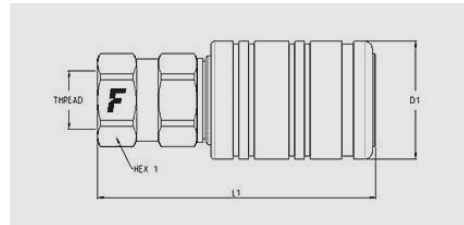

Applications

Technical Specifications

dash	Size		Working Pressure (MPa)	Flow Rate (l/min)	Spillage (ml)	Force to Connect (N)	Burst pressure (MPa)		
	mm	inch					Male	Female	Male + Female
08	12,5	1/2"	25	75	1,8	170	100	100	

Material	Steel
Seals	NBR
Working temperatures	- 25 °C to + 125 °C
Surface treatment	MATE 500 (CrIII)
Series Interchange	ISO 7241-A
Valve Type	Poppet
Connection	Push to Connect*
Disconnection	Pull to Disconnect*
Connection Under Pressure	Allowed Male Half up to W.P.

* If panel mounted through the sleeve. Otherwise sleeve retraction.

3CPV

Size		Thread details			FEMALE						
inch	mm	Thread Type	Standard	Thread	Part Number	L (L1 + Thread)		D1		HEX1	
						mm	inch	mm	inch	mm	inch
1/2"	12,5	F BSPP	ISO 1179-1	BSPP 1/2 FEMALE	3CPV 12 GAS F	89,7	3,5	38	1,5	27	1,1
1/2"	12,5	O/ SAE	ISO 11926-1	3/4"-16 UNF FEMALE ORB	3CPV 34 UNF F	89,7	3,5	38	1,5	27	1,1
1/2"	12,5	F NPTF	ANSI B1.20.3	NPTF 1/2 FEMALE	3CPV12NPT F T	89,7	3,5	38	1,5	27	1,1
1/2"	12,5	13/ SAE	ISO 8434-2	3/4"-16 UNF MALE JIC	3CPV13/12SAE F	91,7	3,6	38	1,5	27	1,1

Aluminium dust caps

Plugs suitable for FEMALE

Size			Plug Details	
inch	mm	dash	Part number	Colour
1/2"	12,5	08	TM 12 S	

3CPV Accessories

Acetal Resin (POM) dust caps

Caps suitable for FEMALE

Size			Cap Details	
inch	mm	dash	Part number	Colour
1/2"	12,5	08	TA 12	blue
1/2"	12,5	08	TA 12 G	yellow
1/2"	12,5	08	TA 12 G UV	yellow
1/2"	12,5	08	TA 12 GR	grey
1/2"	12,5	08	TA 12 M	brown
1/2"	12,5	08	TA 12 M UV	brown
1/2"	12,5	08	TA 12 N	black
1/2"	12,5	08	TA 12 N UV	black
1/2"	12,5	08	TA 12 R	red
1/2"	12,5	08	TA 12 R UV	red
1/2"	12,5	08	TA 12 UV	blue
1/2"	12,5	08	TA 12 V	green
1/2"	12,5	08	TA 12 V UV	green
1/2"	12,5	08	TAID 12 N	Black automatic cap with possibility to identify the lines with a plastic ID, having different colors and +/- information. To order this cap and the ID, please contact Faster