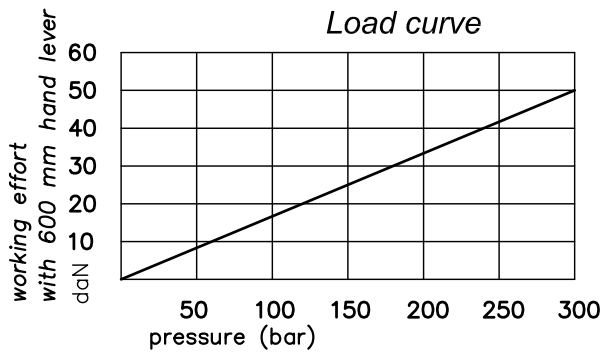

PISTON HAND PUMP PRBC 20
 Double acting function for a single acting cylinder
 Fixing to wall

Article № / Означеніе /	PRBC 20
with bellows / с маншон /	PRBC 20M
without release handknob / без разтоварващ кран /	PRBC 20E
Working volume (cm ³) / Работен обем /	20
Rated pressure (bar) / Номинално налягане /	250
Weight (kg) / Маса /	2.9
Hydraulic mineral oil / advised viscosity / Filtration	ISO VG 46 18 / 14 ISO 4406