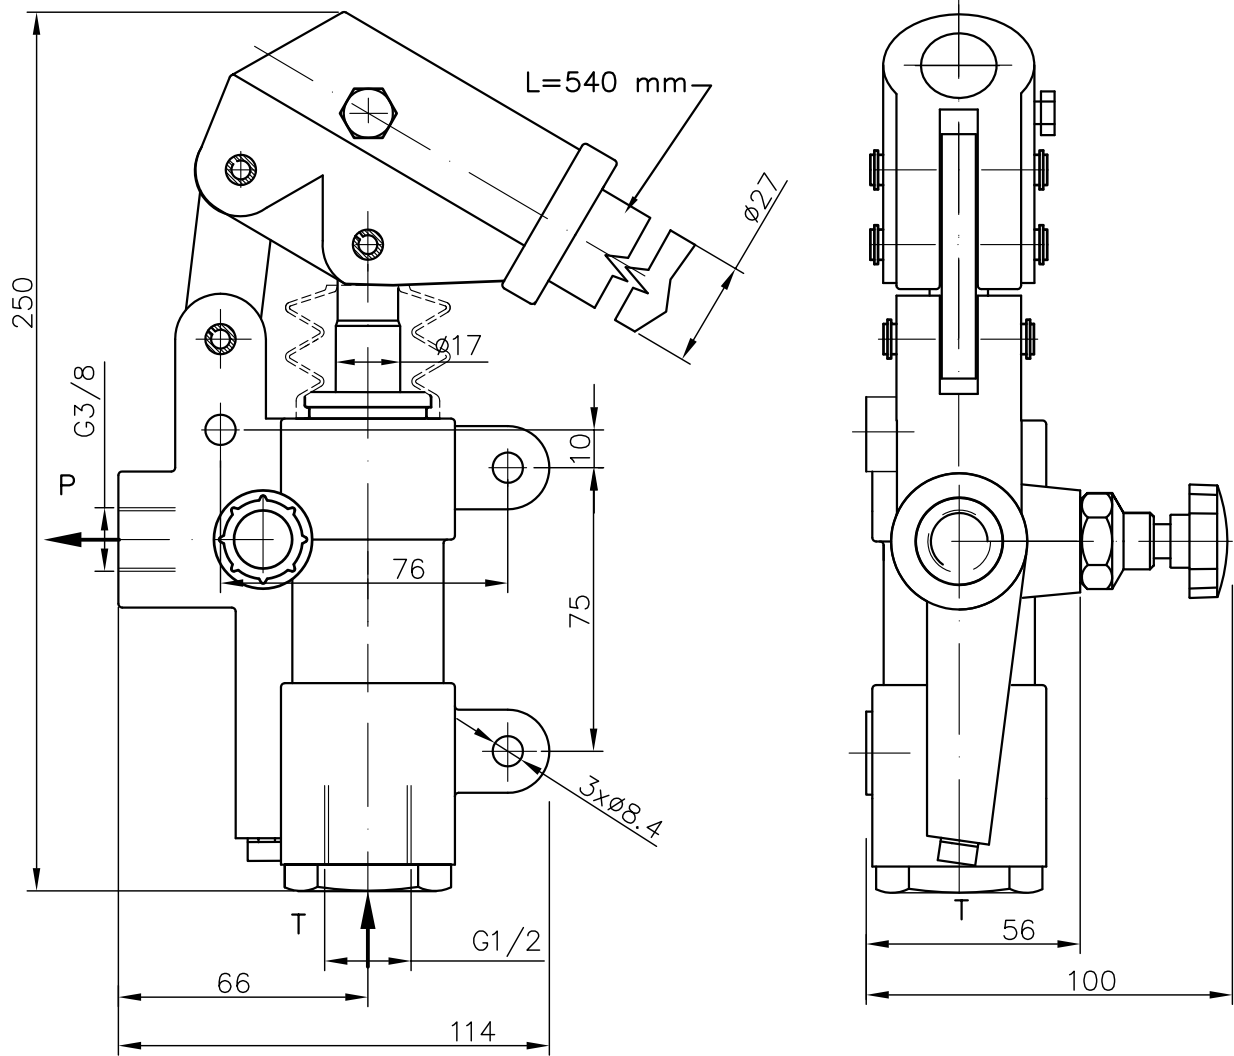

PISTON HAND PUMP PRBC 20
 Double acting function for a single acting cylinder
 Fixing to wall

Article № / Означеніе /	PRBC 20
with bellows / с маншон /	PRBC 20M
without release handknob / без разтоварващ кран /	PRBC 20E
Working volume (cm ³) / Работен обем /	20
Rated pressure (bar) / Номинално налягане /	250
Weight (kg) / Маса /	2.9
Hydraulic mineral oil / advised viscosity / Filtration	ISO VG 46 18 / 14 ISO 4406