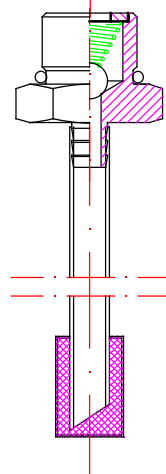

PISTON HAND PUMP
 double acting function
 for a single acting cylinder

PRB 12 ...

PRB 25 ...

PRB 45 ...

options:
 with relief valve – R
 with bellows – M
 with connector ...

Article № / Означеніе /	PRB12..	PRB25..	PRB45..
Working volume (ccm) / Работен обем /	12	25	45
Rated pressure (bar) / Номинално налягане /	320	250	160
Weight (kg) / Маса /	4.0	4.2	4.3

PISTON HAND PUMP

double acting function
for a double acting cylinder

PRBD 12 ...

PRBD 25 ...

PRBD 45 ...

options:
with relief valve – R
with bellows – M
with connector ...

Article № / Означение /	PRBD12..	PRBD25..	PRBD45..
Working volume (ccm) / Работен обем /	12	25	45
Rated pressure (bar) / Номинално налягане /	320	250	160
Weight (kg) / Маса /	4.0	4.2	4.3