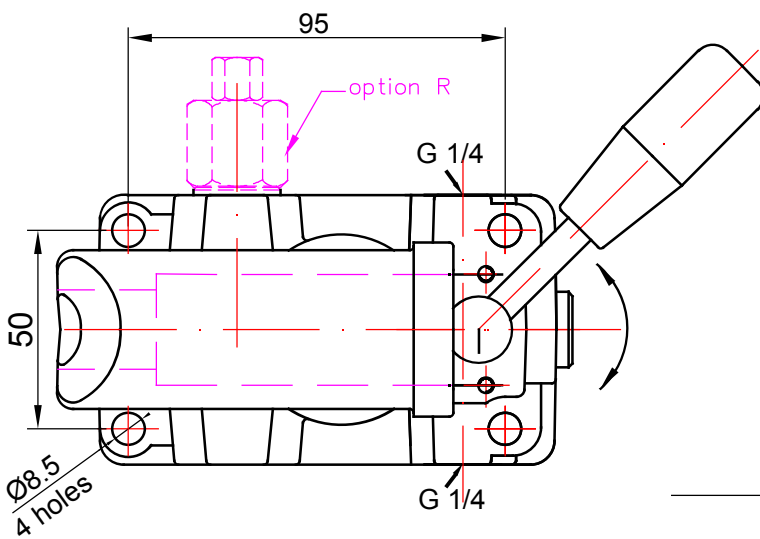

PISTON HAND PUMP
 double acting function
 for a single acting cylinder

PRB 12 ...

PRB 25 ...

PRB 45 ...

options:
 with relief valve – R
 with bellows – M
 with connector ...

Article № / Означеніе /	PRB12..	PRB25..	PRB45..
Working volume (ccm) / Работен обем /	12	25	45
Rated pressure (bar) / Номинално налягане /	320	250	160
Weight (kg) / Маса /	4.0	4.2	4.3

PISTON HAND PUMP

double acting function
for a double acting cylinder

PRBD 12 ...

PRBD 25 ...

PRBD 45 ...

options:
with relief valve – R
with bellows – M
with connector ...

Article № / Означение /	PRBD12..	PRBD25..	PRBD45..
Working volume (ccm) / Работен обем /	12	25	45
Rated pressure (bar) / Номинално налягане /	320	250	160
Weight (kg) / Маса /	4.0	4.2	4.3