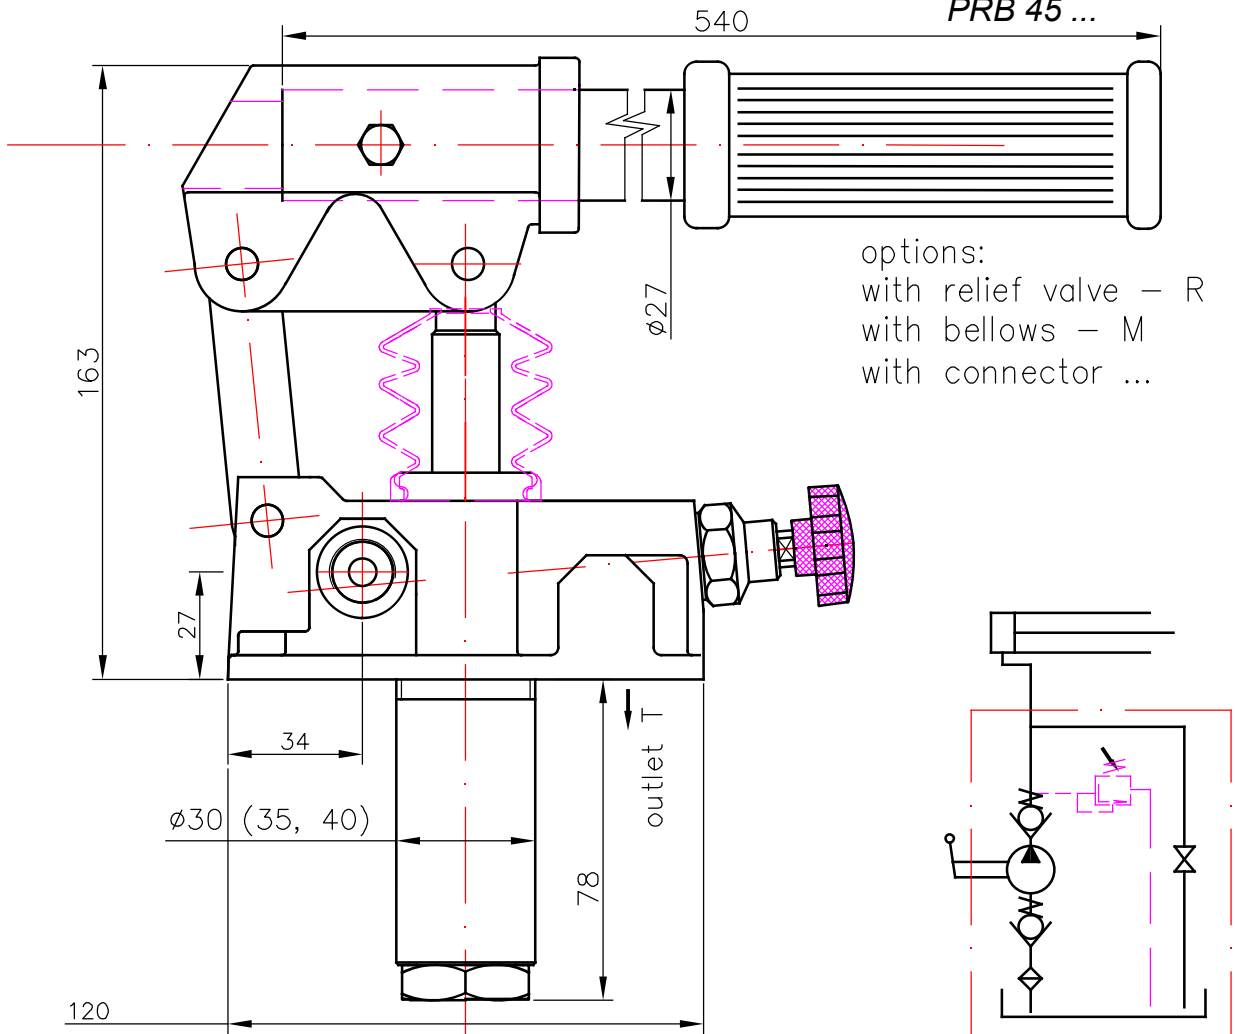

PISTON HAND PUMP
 double acting function
 for a single acting cylinder

PRB 12 ...

PRB 25 ...

PRB 45 ...

options:
 with relief valve – R
 with bellows – M
 with connector ...

Article № / Означеніе /	PRB12..	PRB25..	PRB45..
Working volume (ccm) / Работен обем /	12	25	45
Rated pressure (bar) / Номинално налягане /	320	250	160
Weight (kg) / Маса /	4.0	4.2	4.3

PISTON HAND PUMP

double acting function
for a double acting cylinder

PRBD 12 ...

PRBD 25 ...

PRBD 45 ...

options:
with relief valve – R
with bellows – M
with connector ...

Article № / Означение /	PRBD12..	PRBD25..	PRBD45..
Working volume (ccm) / Работен обем /	12	25	45
Rated pressure (bar) / Номинално налягане /	320	250	160
Weight (kg) / Маса /	4.0	4.2	4.3