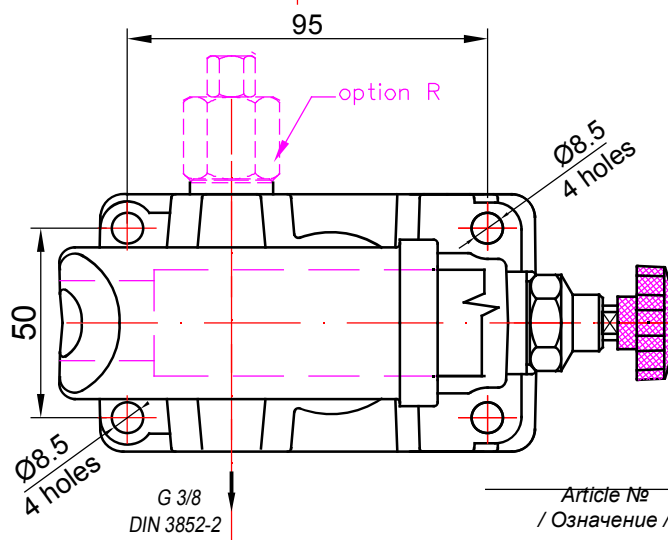

PISTON HAND PUMP
 double acting function
 for a single acting cylinder

PRB 12 ...

PRB 25 ...

PRB 45 ...

options:
 with relief valve – R
 with bellows – M
 with connector ...

Article № / Означеніе /	PRB12..	PRB25..	PRB45..
Working volume (ccm) / Работен обем /	12	25	45
Rated pressure (bar) / Номинално налягане /	320	250	160
Weight (kg) / Маса /	4.0	4.2	4.3

PISTON HAND PUMP

double acting function
for a double acting cylinder

PRBD 12 ...

PRBD 25 ...

PRBD 45 ...

options:
with relief valve – R
with bellows – M
with connector ...

Article № / Означение /	PRBD12..	PRBD25..	PRBD45..
Working volume (ccm) / Работен обем /	12	25	45
Rated pressure (bar) / Номинално налягане /	320	250	160
Weight (kg) / Маса /	4.0	4.2	4.3