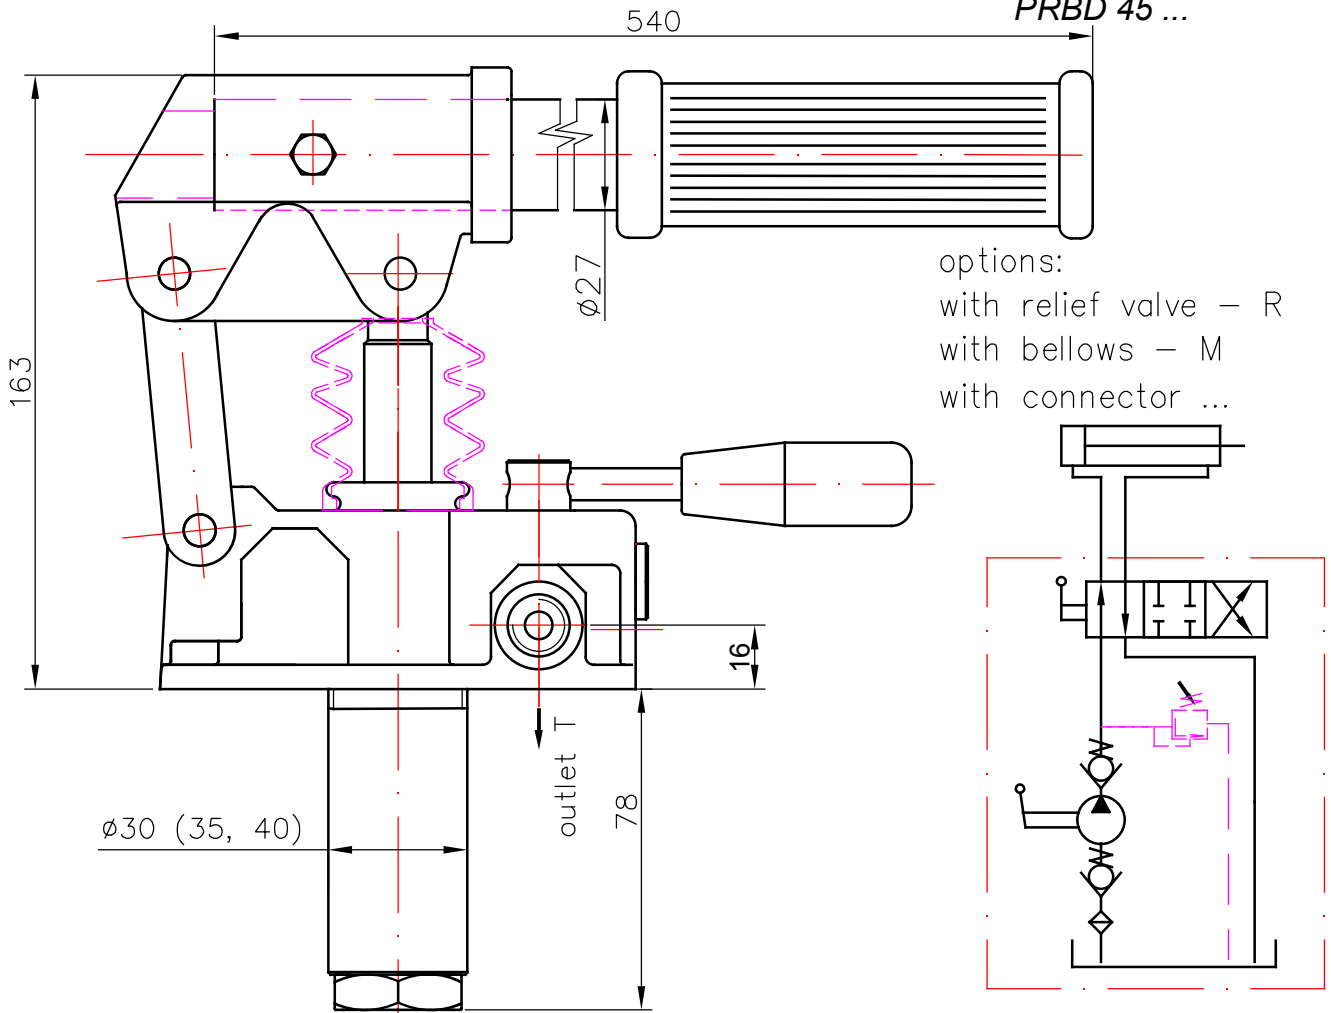

PISTON HAND PUMP
 double acting function
 for a single acting cylinder

PRB 12 ...

PRB 25 ...

PRB 45 ...

options:
 with relief valve – R
 with bellows – M
 with connector ...

Article № / Означеніе /	PRB12..	PRB25..	PRB45..
Working volume (ccm) / Работен обем /	12	25	45
Rated pressure (bar) / Номинално налягане /	320	250	160
Weight (kg) / Маса /	4.0	4.2	4.3

PISTON HAND PUMP

double acting function
for a double acting cylinder

PRBD 12 ...

PRBD 25 ...

PRBD 45 ...

options:
with relief valve – R
with bellows – M
with connector ...

Article № / Означение /	PRBD12..	PRBD25..	PRBD45..
Working volume (ccm) / Работен обем /	12	25	45
Rated pressure (bar) / Номинално налягане /	320	250	160
Weight (kg) / Маса /	4.0	4.2	4.3