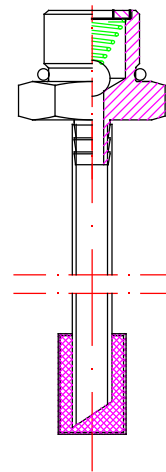

PISTON HAND PUMP
 double acting function
 for a single acting cylinder

PRB 12 ...

PRB 25 ...

PRB 45 ...

options:
 with relief valve – R
 with bellows – M
 with connector ...

Article № / Означеніе /	PRB12..	PRB25..	PRB45..
Working volume (ccm) / Работен обем /	12	25	45
Rated pressure (bar) / Номинално налягане /	320	250	160
Weight (kg) / Маса /	4.0	4.2	4.3

PISTON HAND PUMP

double acting function
for a double acting cylinder

PRBD 12 ...

PRBD 25 ...

PRBD 45 ...

options:
with relief valve – R
with bellows – M
with connector ...

Article № / Означение /	PRBD12..	PRBD25..	PRBD45..
Working volume (ccm) / Работен обем /	12	25	45
Rated pressure (bar) / Номинално налягане /	320	250	160
Weight (kg) / Маса /	4.0	4.2	4.3